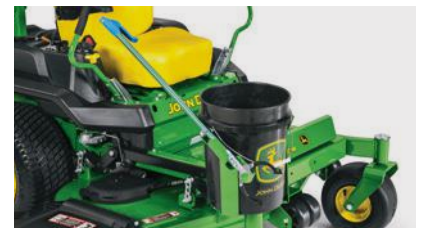

Trash receptacle kit

Available on Z700s and Z500s.